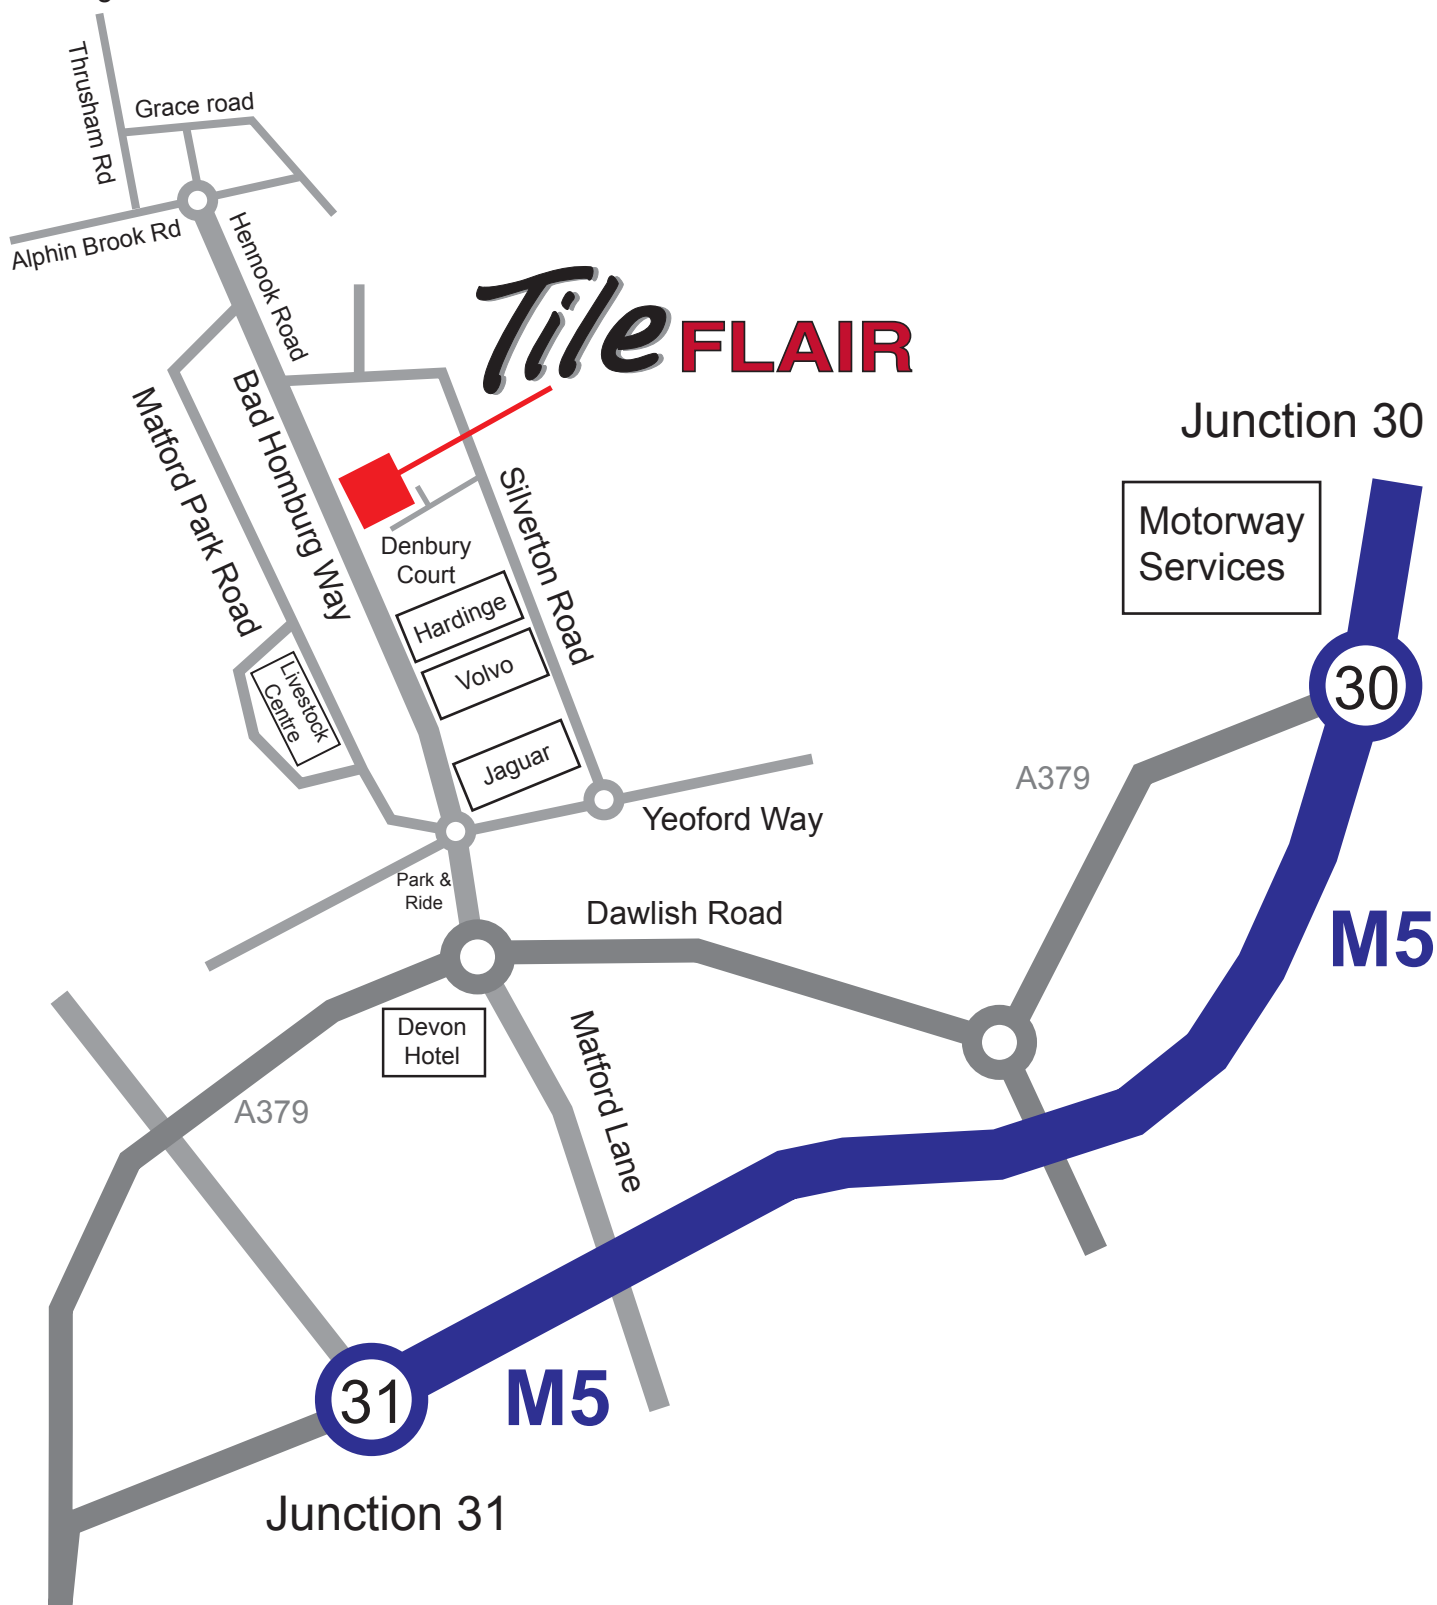

Marsh Barton
Trading Estate

Tile FLAIR

Denbury Court,
Silvertown Road, Matford Park,
Exeter EX2 8NB
Tel: 01392 824 422
Fax: 01392 823 600

Opening Hours

Mon - Fri: 8.00am - 5.30pm
Sat: 8.30am - 5.30pm
Sun: Closed