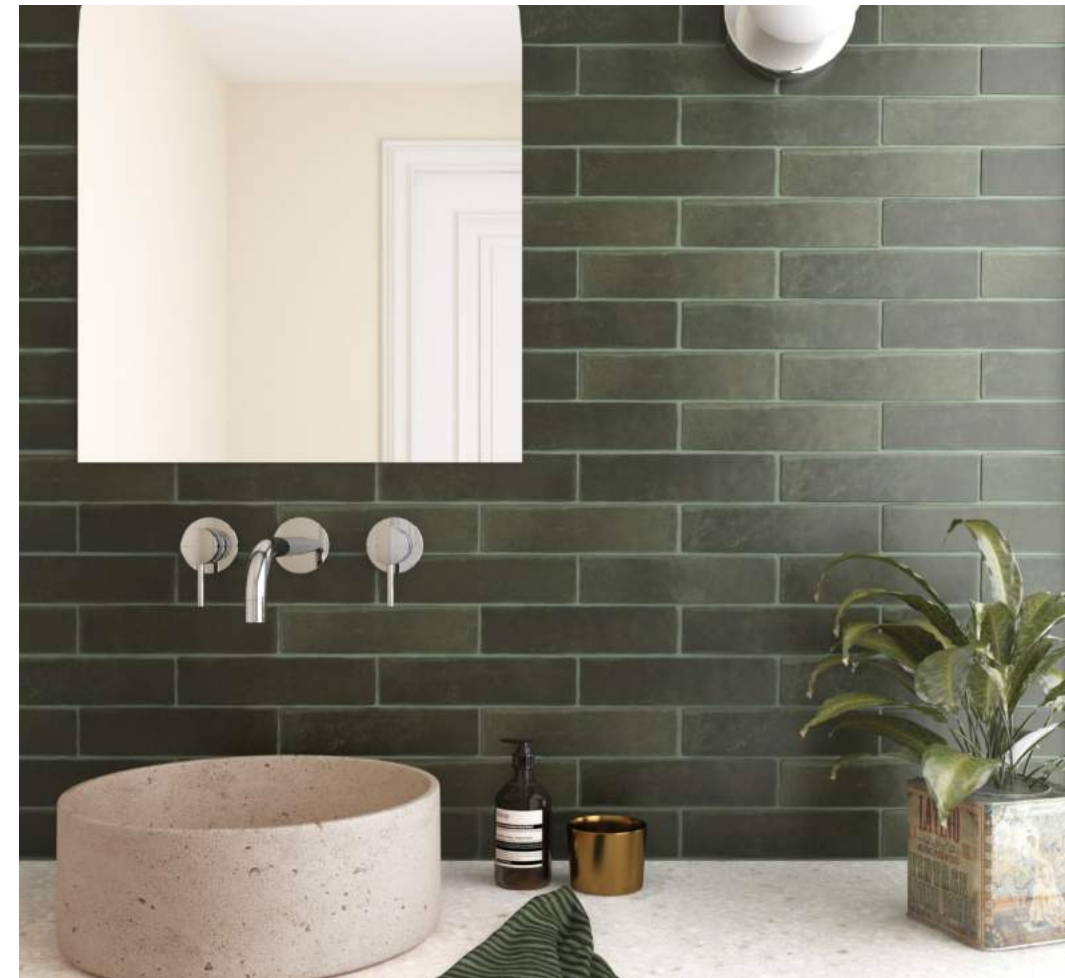

- Siena Biege RTC569
- Khaki Green RTC568
- Glacier Blue RTC566
- Sky Blue RTC570
- Concrete Grey RTC563
- Ice White RTC567

12
246 x 60mm

Caledonia