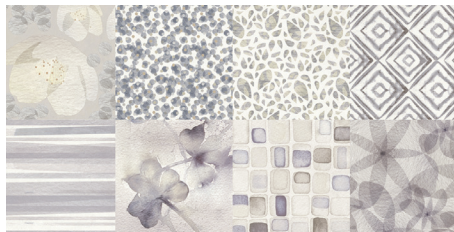

Aveiro

White
TGAR850
600 x 300mm

Grey
TGAR851
600 x 300mm

White/Grey Patch Décor
TGAR861
600 x 300mm

All tiles are subject to shade variations, please check that you have an acceptable blend before installation. Colours are reproduced as accurately as the printing process allows.