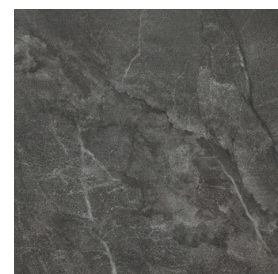

# Honfleur

**White Lappato**  
RTMU60WLP  
600 x 600mm

**Light Grey Lappato**  
RTMU60GLP  
600 x 600mm

**Beige Lappato**  
RTMU60BGLP  
600 x 600mm

**Dark Grey Lappato**  
RTMU60DGLP  
600 x 600mm

**White Natural**  
RTMU60W  
600 x 600mm

**Light Grey Natural**  
RTMU60G  
600 x 600mm

**Beige Natural**  
RTMU60BG  
600 x 600mm

**Dark Grey Natural**  
RTMU60DG  
600 x 600mm

All tiles are subject to shade variations, please check that you have an acceptable blend before installation. Colours are reproduced as accurately as the printing process allows.