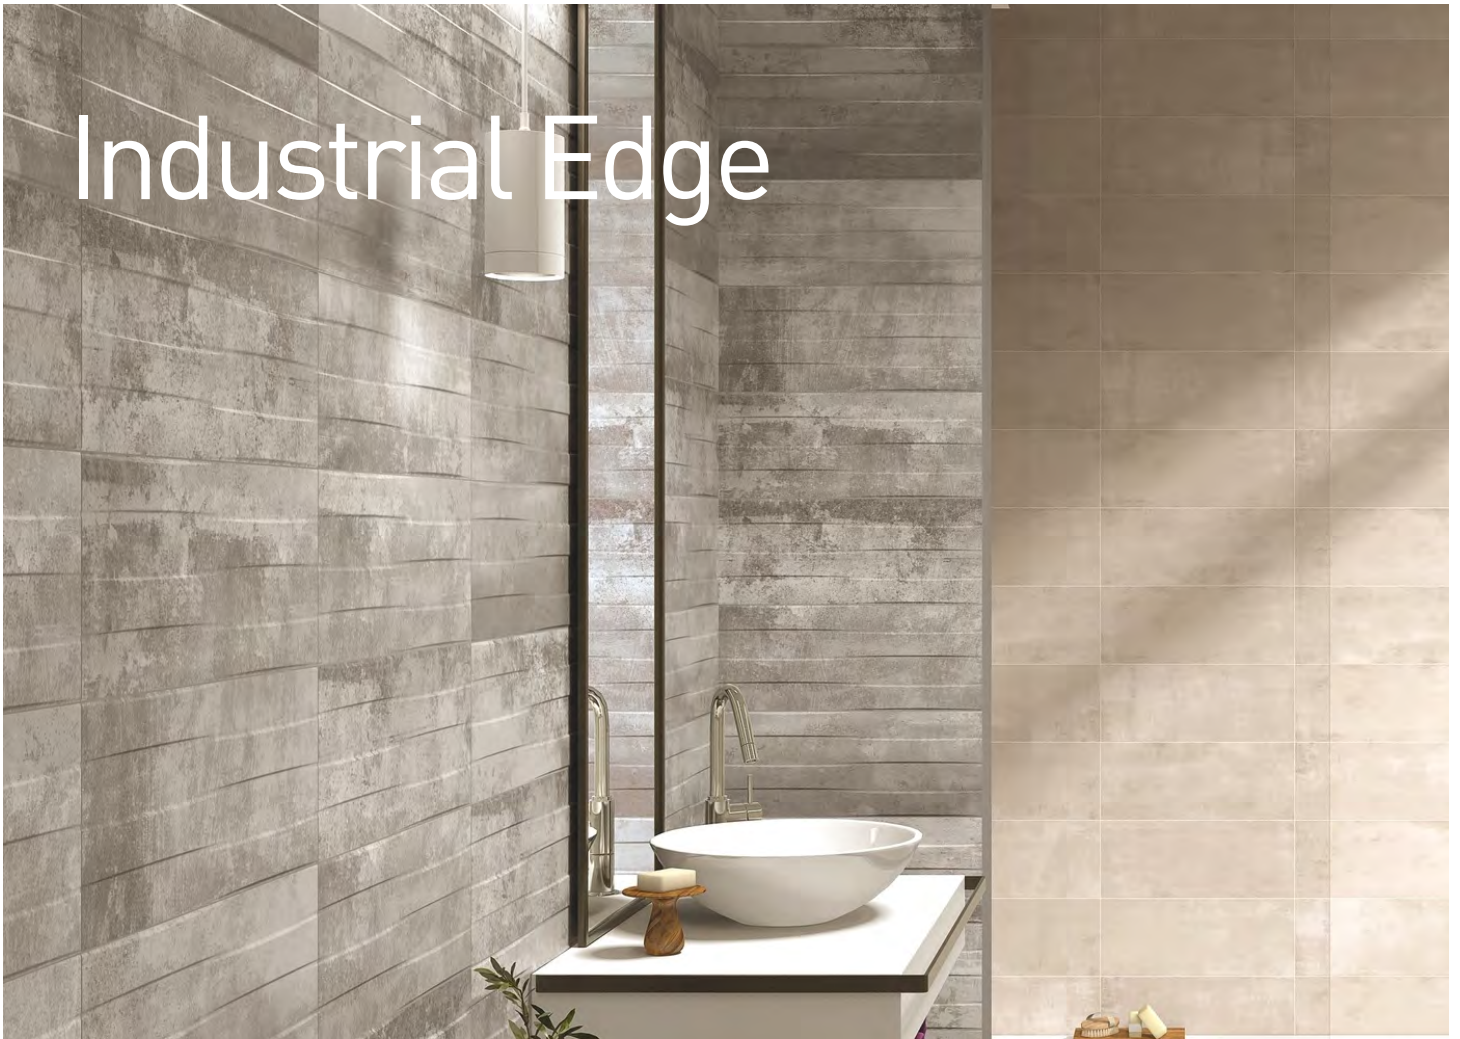

Industrial Edge

Perla
TGIEP50
500 x 200mm

Gris
TGIEG52
500 x 200mm

Perla Decor
TGIEP6D
500 x 200mm

Gris Decor
TGIEG7D
500 x 200mm

All tiles are subject to shade variations, please check that you have an acceptable blend before installation. Colours are reproduced as accurately as the printing process allows.