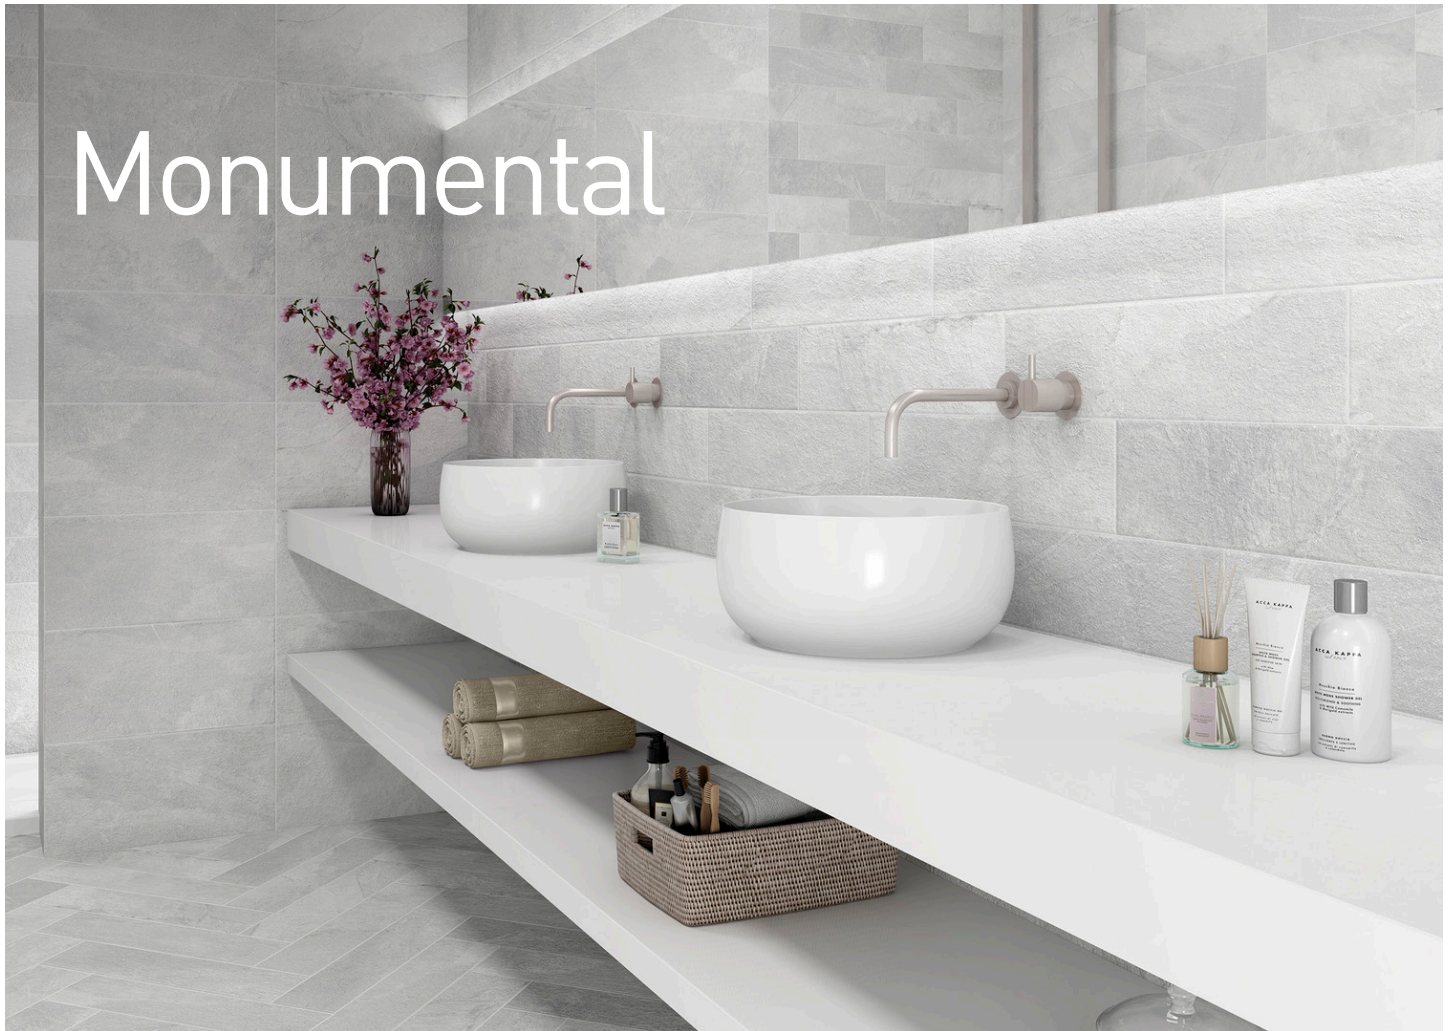

Monumental

Grey
KDPM59G
590 x 590mm

Grey
KDPM29G
590 x 290mm

Grey
KDPM14G
590 x 145mm

White
KDPM59W
590 x 590mm

White
KDPM29W
590 x 290mm

White
KDPM14W
590 x 145mm

Please Note: All tiles are subject to shade variations, please check that you have an acceptable blend before installation. Colours are reproduced as accurately as the printing process allows.