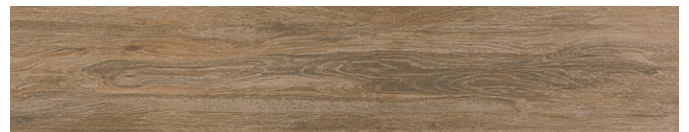

# Nazca

**White**  
TGNZ123  
1200 x 230mm

**Grey**  
TGNZ215  
1200 x 230mm

**Haya (Light)**  
TGNZ352  
1200 x 230mm

**Brown**  
TGNZ461  
1200 x 230mm

Please Note: All tiles are subject to shade variations, please check that you have an acceptable blend before installation.  
Colours are reproduced as accurately as the printing process allows.