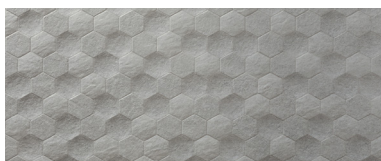

Oropesa

Grey
TGO32G
500 x 200mm

Perla
TGO34P
500 x 200mm

Blanco
TGO36B
500 x 200mm

Grey Hexagon Decor
TGO41GH
500 x 200mm

Perla Hexagon Decor
TGO44PH
500 x 200mm

Blanco Hexagon Decor
TGO45BH
500 x 200mm

All tiles are subject to shade variations, please check that you have an acceptable blend before installation. Colours are reproduced as accurately as the printing process allows.