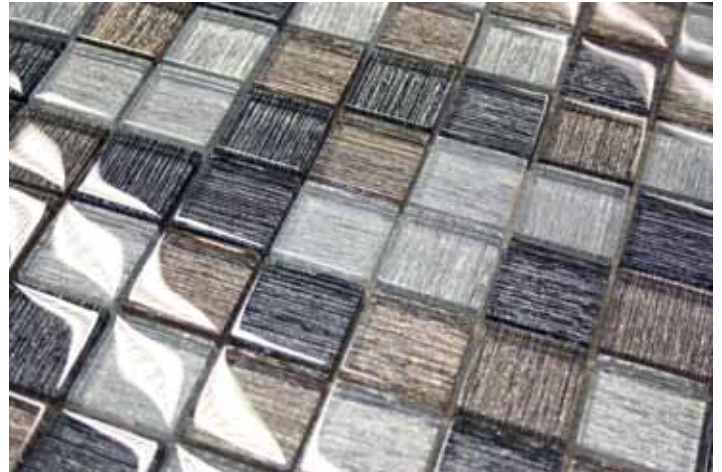

Qubic Mosaics

Sand
TS3030D9
Sheet Size 300 x 300mm

Amethyst
TS3030D4
Sheet Size 300 x 300mm

Bronze
TS3030Q2
Sheet Size 300 x 300mm

Graphito
TS3030Q1
Sheet Size 300 x 300mm

Aztec Light
TS3030C2
Sheet Size 300 x 300mm

Denim Mix
TS3030CF
Sheet Size 300 x 300mm

Please Note: All tiles are subject to shade variations, please check that you have an acceptable blend before installation.
Colours are reproduced as accurately as the printing process allows.