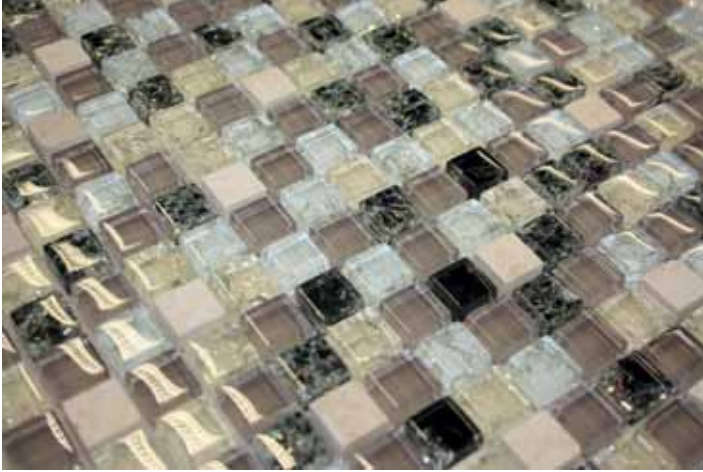

Qubic Mosaics

Sand
TS3030D9
Sheet Size 300 x 300mm

Amethyst
TS3030D4
Sheet Size 300 x 300mm

Bronze
TS3030Q2
Sheet Size 300 x 300mm

Graphito
TS3030Q1
Sheet Size 300 x 300mm

Aztec Light
TS3030C2
Sheet Size 300 x 300mm

Denim Mix
TS3030CF
Sheet Size 300 x 300mm

Please Note: All tiles are subject to shade variations, please check that you have an acceptable blend before installation.
Colours are reproduced as accurately as the printing process allows.