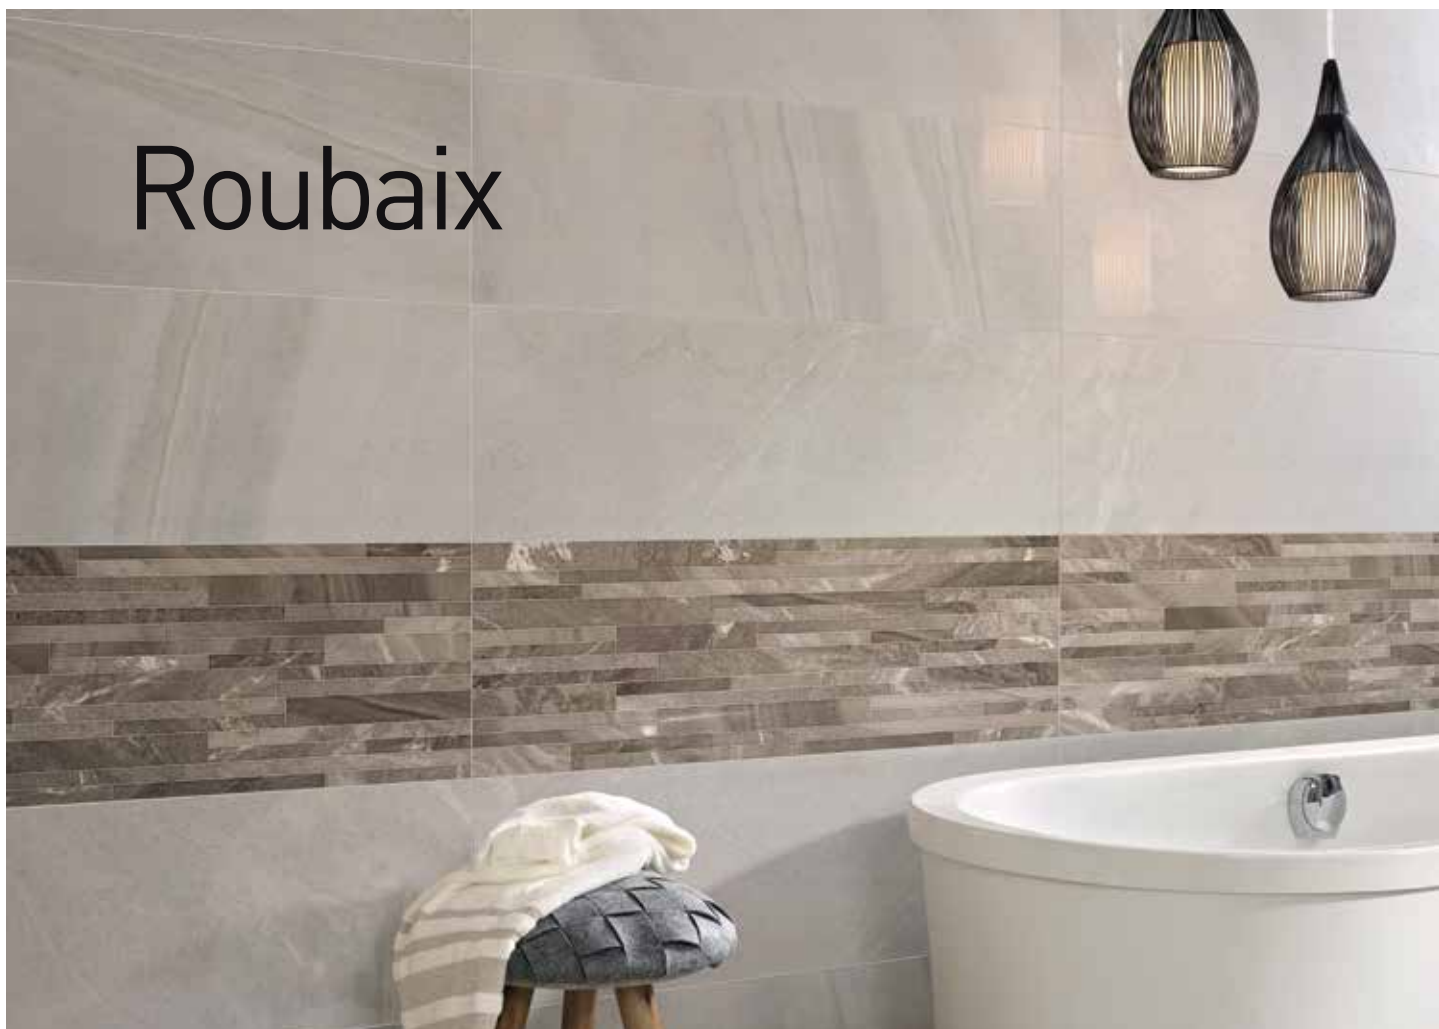

Roubaix

Bone
KDPRX10
595 x 295mm

Noce
KDPRX40
595 x 295mm

Bone Decor
KDPRX15D
595 x 295mm

Noce Decor
KDPRX45D
595 x 295mm

All tiles are subject to shade variations, please check that you have an acceptable blend before installation. Colours are reproduced as accurately as the printing process allows.